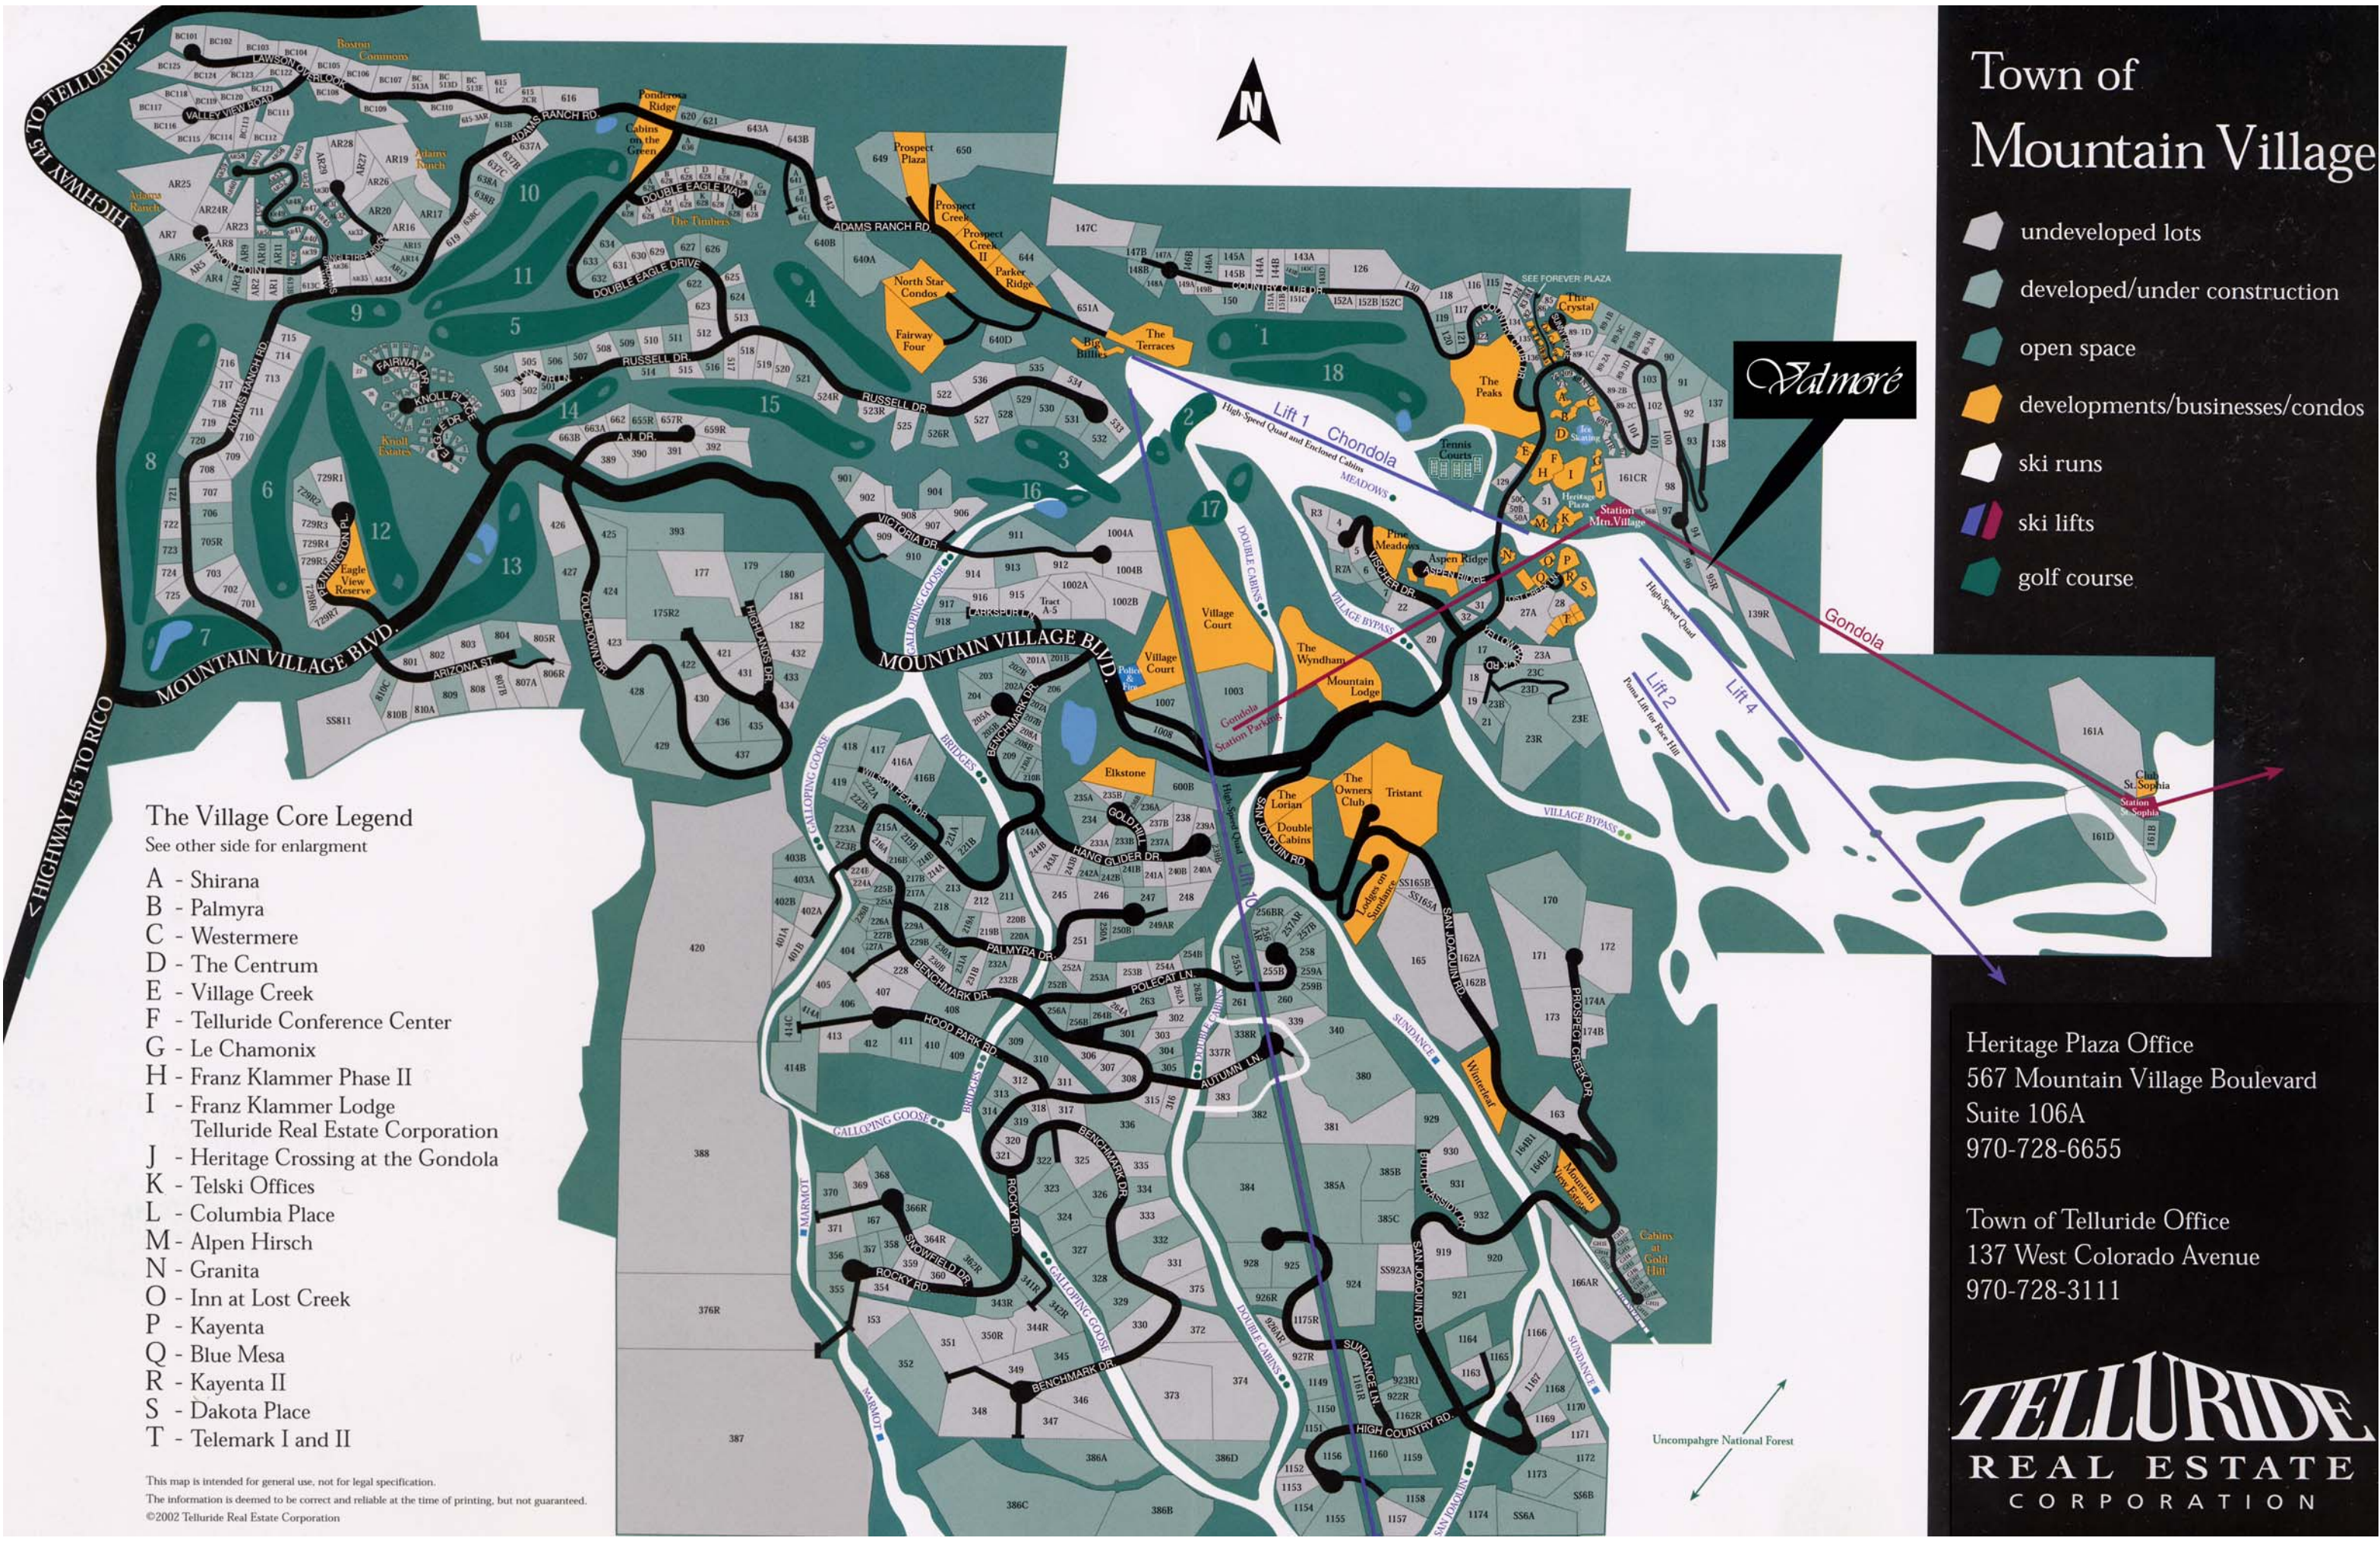

Town of Mountain Village

- undeveloped lots
- developed/under construction
- open space
- developments/businesses/condos
- ski runs
- ski lifts
- golf course

Zalmore

Gondola

Club St. Sophia

Station St. Sophia

The Village Core Legend

1. See other side for enlargement
2. A - Shirana
   - B - Palmyra
   - C - Westermere
   - D - The Centrum
   - E - Village Creek
   - F - Telluride Conference Center
   - G - Le Chamonix
   - H - Franz Klammer Phase II
   - I - Franz Klammer Lodge
     Telluride Real Estate Corporation
   - J - Heritage Crossing at the Gondola
   - K - Telski Offices
   - L - Columbia Place
   - M - Alpen Hirsch
   - N - Granita
   - O - Inn at Lost Creek
   - P - Kayenta
   - Q - Blue Mesa
   - R - Kayenta II
   - S - Dakota Place
   - T - Telemark I and II

This map is intended for general use, not for legal specification.
The information is deemed to be correct and reliable at the time of printing, but not guaranteed.
©2002 Telluride Real Estate Corporation

Heritage Plaza Office
567 Mountain Village Boulevard
Suite 106A
970-728-6655

Town of Telluride Office
137 West Colorado Avenue
970-728-3111

Uncompahgre National Forest